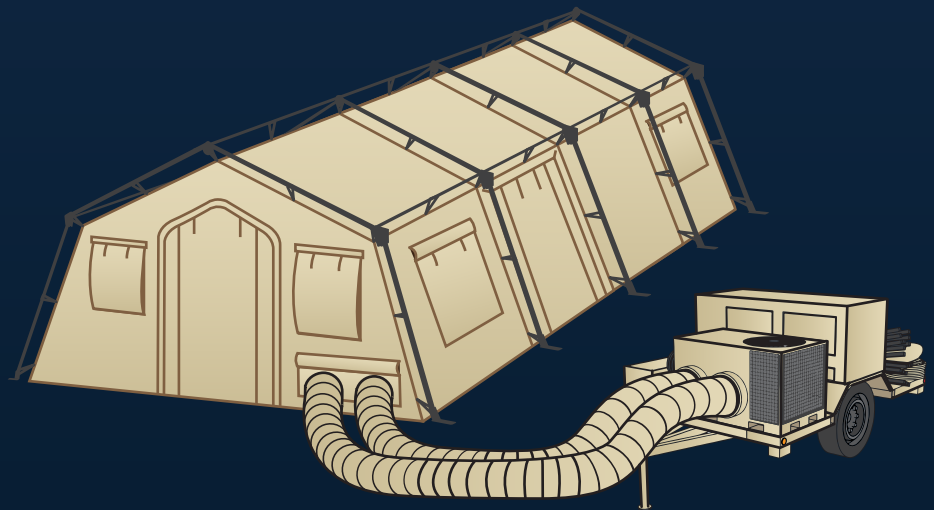

CAMSS GETT Trailer System

TRIED AND TRUE

Introducing the GETT Trailer System, the all-in-one rapid deployment package. This system is composed of a **G**enerator, **E**nvironmental control unit, and a **T**ent (shelter) all on a HMMWV-towable **T**railer (GETT). This package allows for convenient transportation via light military vehicles and comes with everything necessary for quick setup of a working shelter.

This trailer system has a variety of TAC Series shelters to choose from. Please call us to discuss other options.

See our CAMSS GETT informational video here: <https://youtu.be/6SN9YhM518w>

See our CAMSS20TAC setup video here: <https://youtu.be/Au-H-kaxRvg>

425 739 7300 | WWW.CAMSS.COM

shelters@camss.com

CAMSS 18TAC Family of Shelters

CAMSS18TAC15

CAMSS18TAC25

The CAMSS18TAC Shelter Systems are compact, lightweight, and energy efficient. The CAMSS18TAC shelters have one-piece frames and one-piece covers, which allow the shelters to erect in approximately three (3) minutes. **Compatible with our CAMSS GETT Trailer System!**

See our CAMSS18TAC informational video: <https://youtu.be/ORdf-bcwfMo>

CAMSS 20TAC Family of Shelters

CAMSS20TAC13

CAMSS20TAC20

CAMSS20TAC26

Like the CAMSS18TAC, the CAMSS20TAC Shelter Systems have one-piece frames and one-piece covers, which allow the shelters to erect in approximately three (3) minutes. Tested extensively by the US Army and independent labs, the CAMSS20TAC family of shelters are built for demanding missions in harsh environments, meeting all the specifications set forth by the US military for wind, rain, and snow.